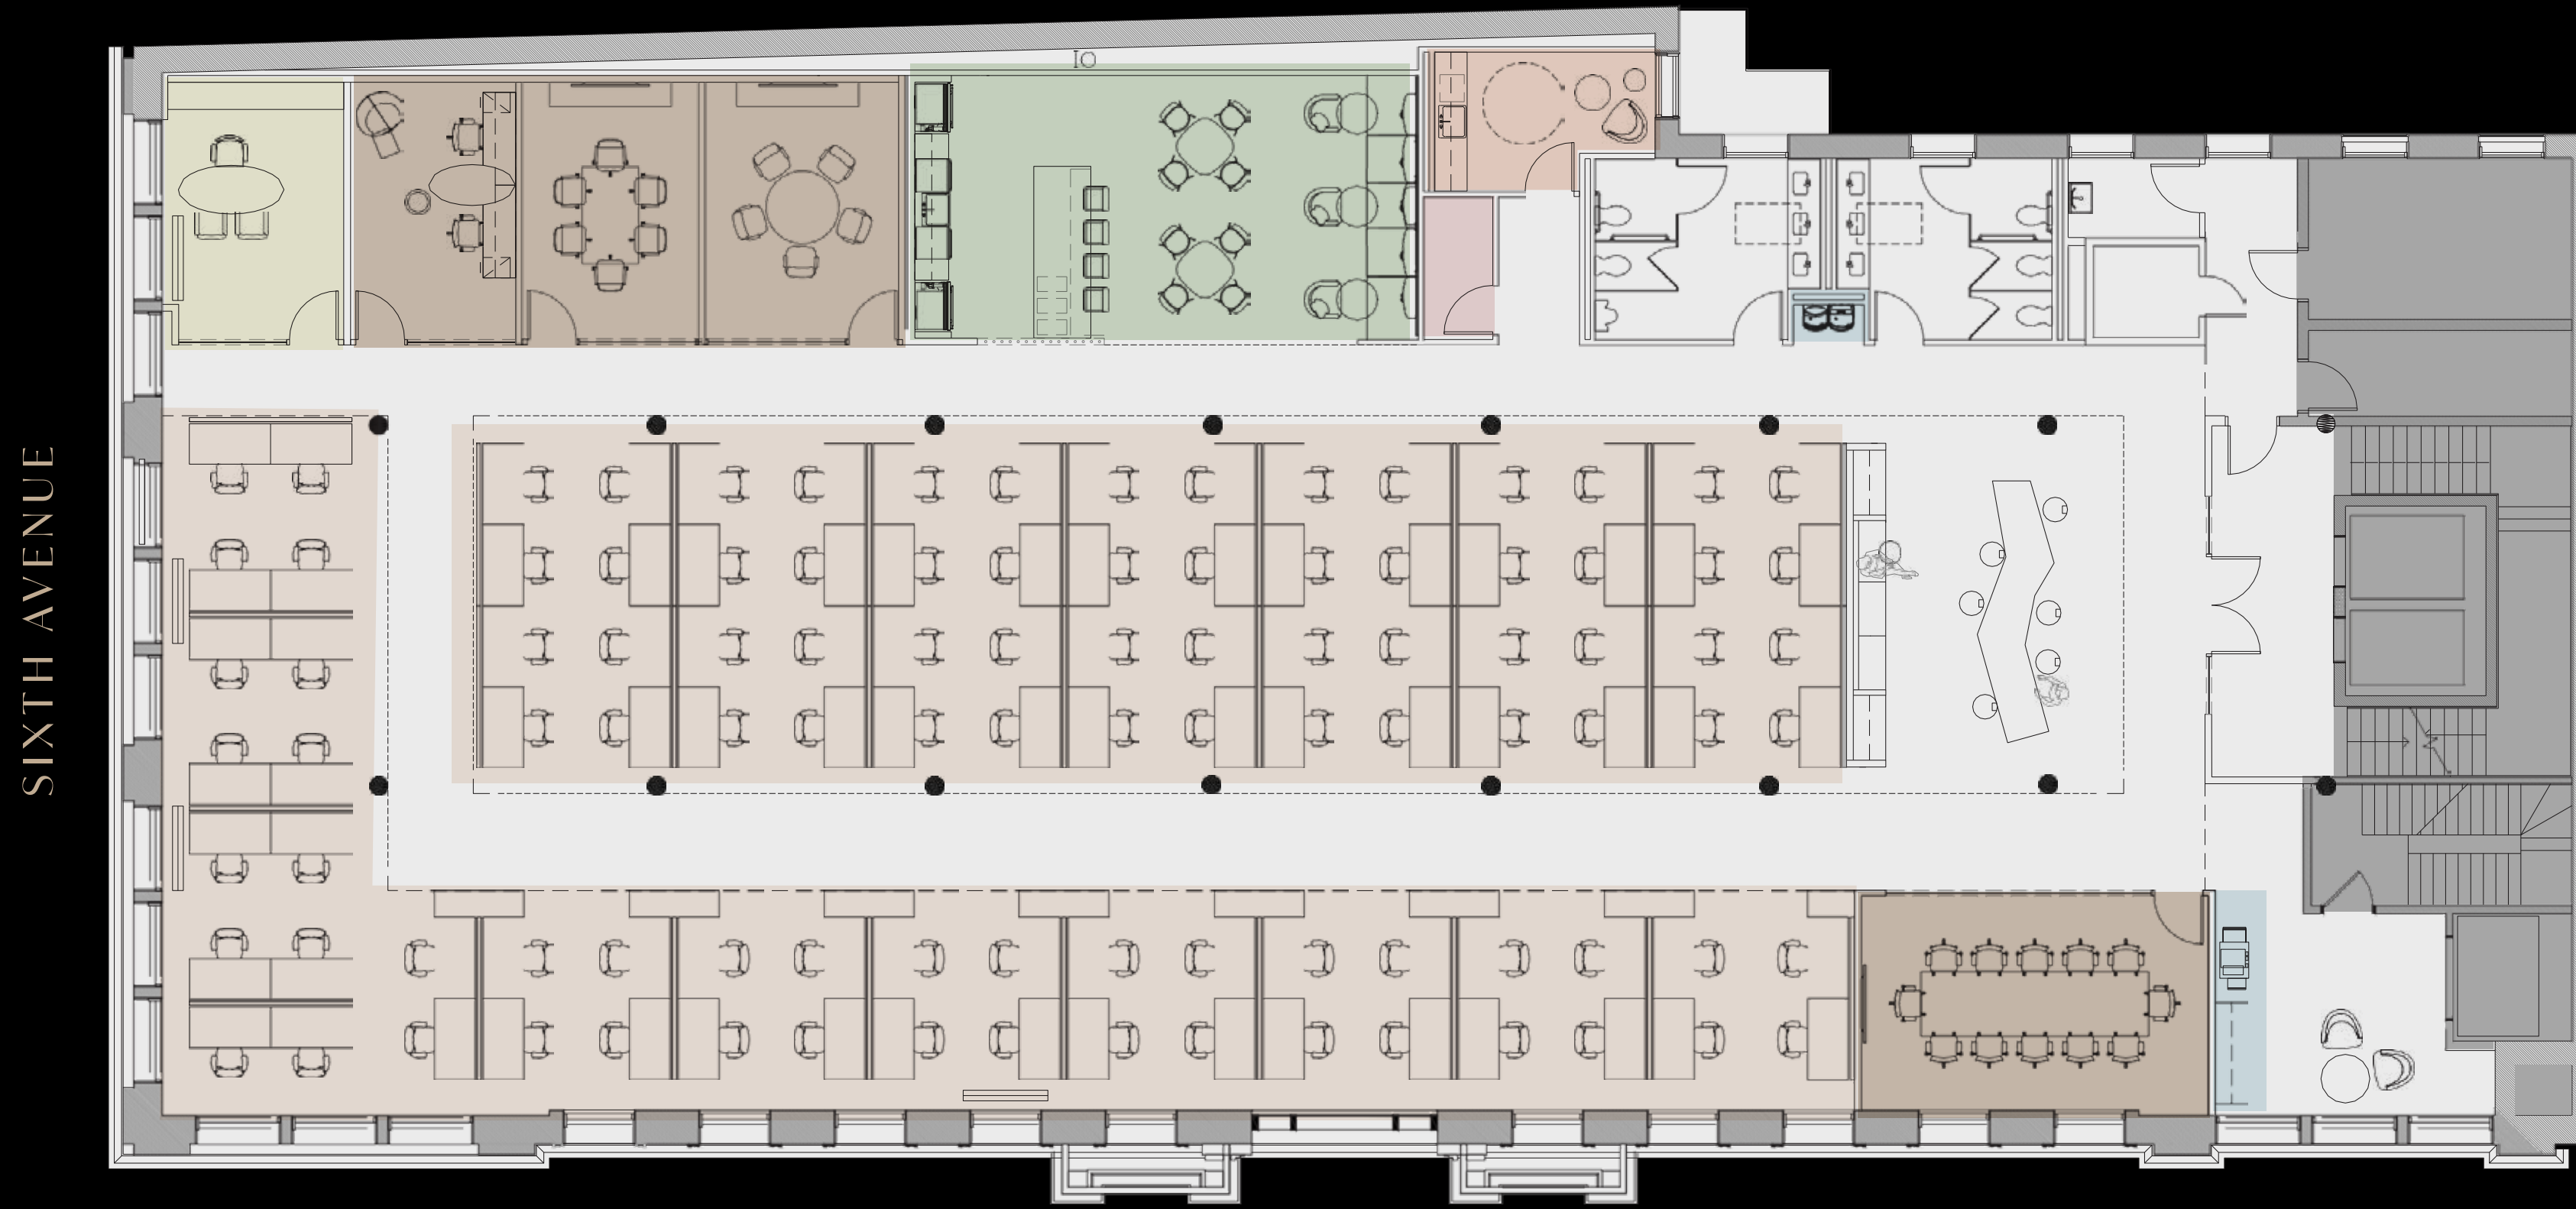

636

OPEN PLAN TEST-FIT Floor Three • 13,732 RSF

SIXTH AVENUE

19TH STREET

Workstations (Headcount)	100
Private Offices (Headcount)	3
Conference/ Huddle	3
Pantry/ Cafe	1
Copy/Print	1
IT Room	1
Wellness/ Flex Room	1

Total (Headcount) 103